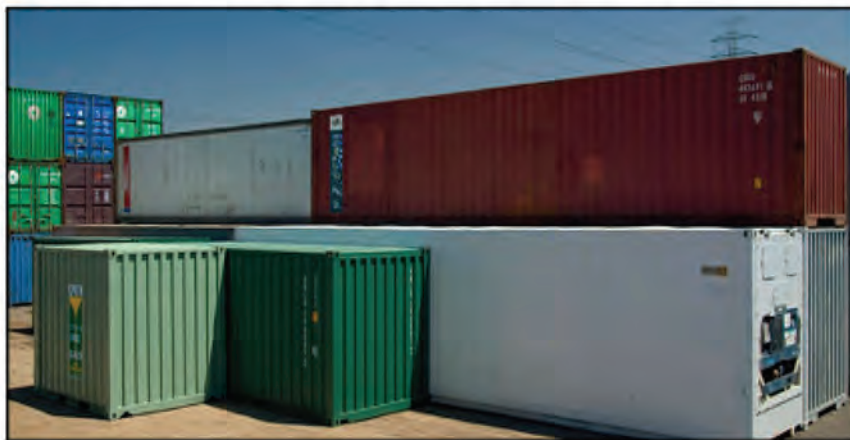

Containers for Sale

- ✓ On site now ready for inspection / delivery
- ✓ 20ft and 40ft sizes
- ✓ Competitive pricing
- ✓ Order today!

Call ANL for all your storage and logistics needs!

Please Contact:

Andre Lopez
ANL TL
Tel: (+670) 331 0162
Email:
andre.lopez@anl.tl
Mob: +670 7853 8437
Website: www.anl.tl