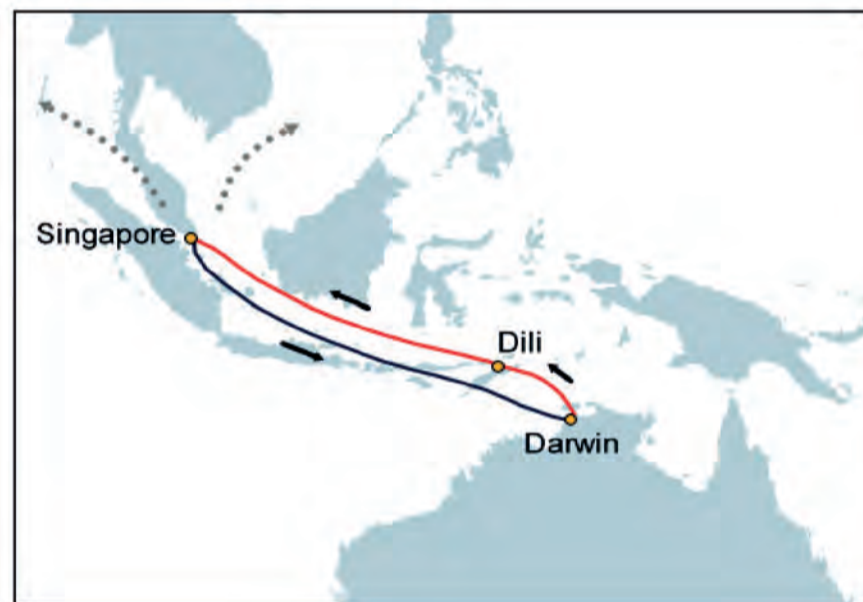

Please Contact:

Dili

ANL Timor
Tel: (+670) 331 0162
Email: andre.lopez@anl.tl
Mob: +670 7853 8437
Website: www.anl.tl
Contact: Andre Lopez

Australia

ANL Darwin
Import/Export Sales (+61) 08 8944 7600
Email: geddesj@anl.com.au
Mob: +61 448 334 404
Contact: James Geddes

Singapore

Perkins ANL Singapore
Email: ansingapore@ansingapore.com
Contacts:
Fina Ng (+65) 6589 3294

or check www.ANL.com.au for other contacts

**CMA CGM
GROUP**