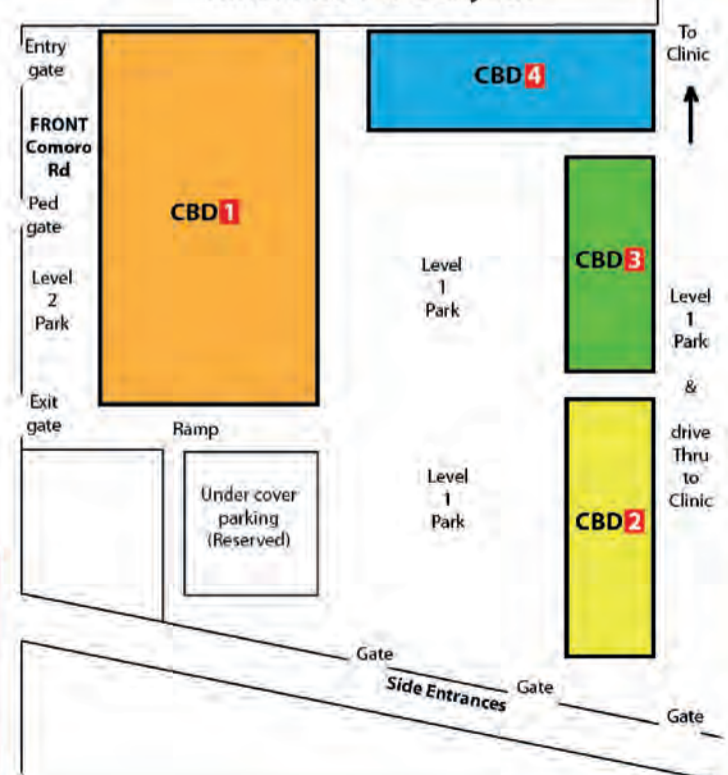

Timor Plaza Site Layout

N.B.
Contact our sales team on
ph: 7799 1302 or email:
sales@guideposttimor.com
to find out how your Timor
Plaza business can be
highlighted.

Legend of Business Types

Accom: Apart's, Hotel. **Com:** Communication.
Elec: electronic. **Fash:** Fashion, Clothes. **F&B:**
Food and beverage. **Fin:** Finance. **Med:** Medical.
Sal: Salon. **Spec:** Specialty shop. **Tour:** Tourism.