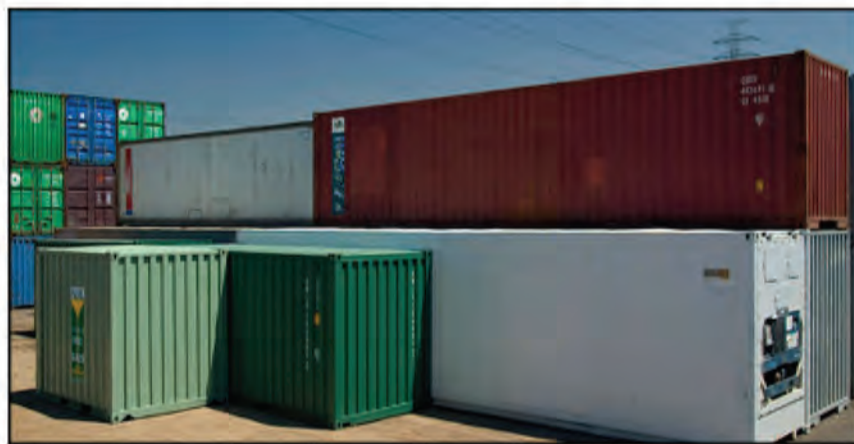

Containers for Sale

- ✓ On site now ready for inspection / delivery
- ✓ 20ft and 40ft sizes
- ✓ Competitive pricing
- ✓ Order today!

Call ANL for all your storage and logistics needs!

Please Contact:

Andre Lopez
ANL TL
Tel: (+670) 331 0162
Email:
andre.lopez@anl.tl
Mob: +670 7853 8437
Website: www.anl.tl